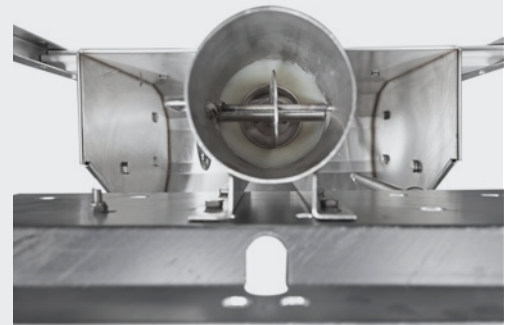

## ADJUSTABLE LEVEL

- | Precise amount of feed released with each trigger movement
- | Adapted to individual sow behavior

## INTERNAL FUNNEL

- | Better feed flow regardless of feed type (pellet or meal)
- | Eliminates edge bridging