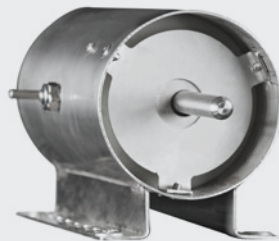

## ADJUSTABLE LEVEL

- | Precise amount of feed released with each trigger movement
- | Adapted to individual sow behavior

## INTERNAL FUNNEL

- | Better feed flow regardless of feed type (pellet or meal)
- | Eliminates edge bridging

## EASY REACTIVE TRIGGER

- | The trigger moves in EVERY direction. (Not only side to side or front/back) => resulting in instinctual feed release