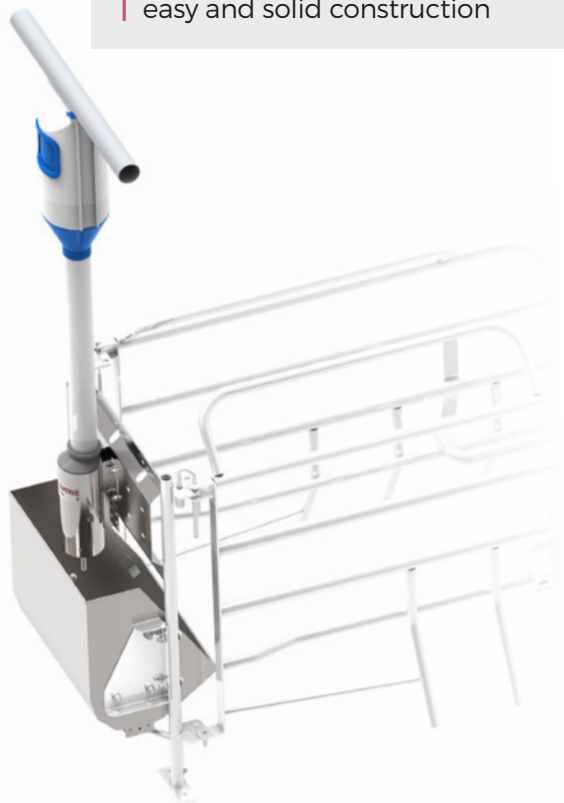

# SWING FEEDER

## AD LIBITUM SOW FEEDER

- | for sows in farrowing and gestation units
- | ad libitum feeding
- | sow eats **when** and **how** much she wants
- | feed available for 24/7
- | reduced feed waste
- | small portions of fresh feed
- | easy reactive trigger
- | adapted to different types of feed
- | easy and solid construction

## ADJUSTABLE LEVEL

- | Precise amount of feed released with each trigger movement
- | Adapted to individual sow behavior

## INTERNAL FUNNEL

- | Better feed flow regardless of feed type (pellet or meal)
- | Eliminates edge bridging